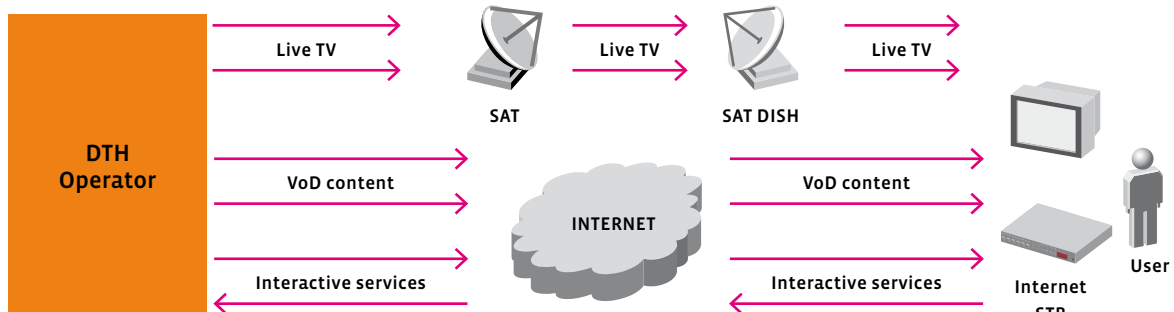

The Operator's Perspective

For operators, the Comarch NGTV solution provides a complete IPTV middleware package that is easy to integrate, customizable, reliable and cost-effective. It can be used for delivering various third-party interactive TV premium services. It also supports open standards and integration with IPTV components delivered by leading vendors of head-end equipment, VOD servers and CAS/DRM systems.

Comarch NGTV Middleware is a bridge between Internet and television services. Comarch's solution allows operators to inter-connect their business with an IPTV ecosystem and expand customer reach via innovative business models such as becoming an IPTV Virtual Network Operator (IPTV-VNO).

Comarch, together with its IPTV partners, and a strong BSS/OSS product portfolio is well positioned to play an instrumental role in this emerging market.

Solution Deployment

Comarch provides customers with a complete top-down IPTV solution and support at every step of the service launch in order to:

- Analyze business requirements
- Undertake a feasibility study of what can be offered to subscribers
- Analyze technical requirements and network capabilities to define what changes should be applied to support high-quality video transmission
- Redesign and reconfigure the network
- Deploy the required IPTV equipment and complete the final launch of the IPTV service
- Provide support, maintenance and new interactive services.