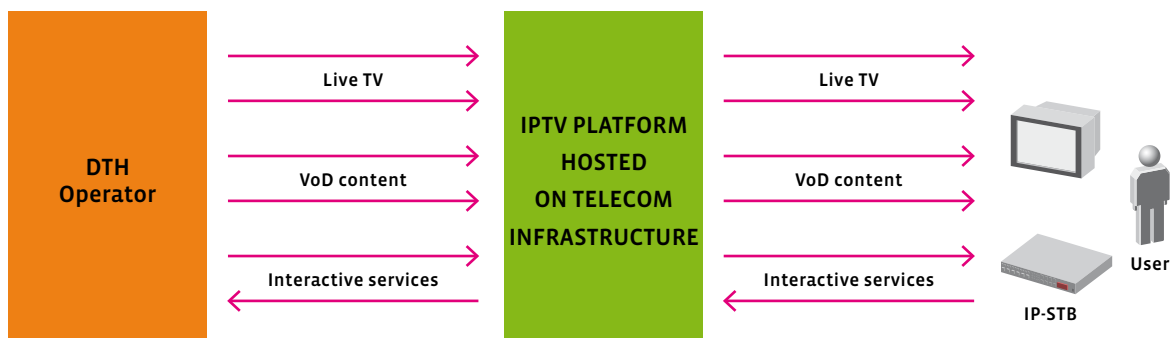

Scenario 2 - IPTV Solution for DTH Operators Based on Cooperation with Telco's

Learn more at <http://www.comarch.com/telecommunications>

You can receive more information by sending a message to ngtv@comarch.com

Comarch Headquarters
Al. Jana Pawła II 39 a
31-864, Krakow
Poland
phone: +48 12 64 61 000
fax: +48 12 64 61 100
e-mail: info@comarch.com

www.comarch.com/telecommunications

www.comarch.com www.comarch.pl www.comarch.de www.comarch.ru

ComArch Spółka Akcyjna with its registered seat in Kraków at Aleja Jana Pawła II 39A, entered in the National Court Register kept by the District Court for Kraków-Sródmieście in Kraków, the 11th Commercial Division of the National Court Register under no. KRS 000057567. The share capital amounts to 7,960,596.00 zł. The share capital was fully paid, NIP 677 - 00 - 65 - 406
Copyright © Comarch 2008. All Rights Reserved.

EN-2008.07